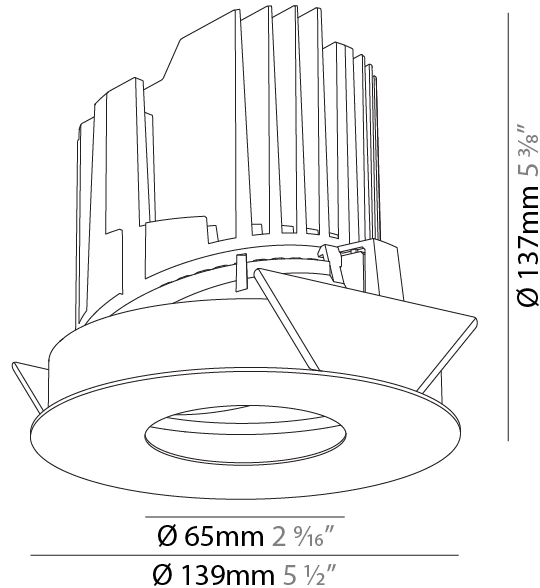

GENERAL

Series: Bioniq
Subseries: Bioniq Round Wallwash
Brand: Prolicht
Division: Architectural
Mounting Type: Recessed
Mounting Location: Ceiling
Subcategory: Downlight

PHYSICAL

Shape: Round
Diameter (mm): 139
Diameter (in): 5 1/2
Height (mm): 137
Height (in): 5 3/8
Ceiling Thickness (mm): 10 / 12.5 / 15 / 25
Ceiling Thickness (in): 3/8 or 1/2 or 9/16
Min. Recessing Depth (mm): 150
Min. Recessing Depth (in): 5 7/8
Light Distribution: Adjustable / Asymmetric
Weight (kg): 0.865
Weight (lbs): 1.9
Fixture Finish: SSR / BKV / CWI / CRY / HAB / LAG / UFT / ITA / RUA / RUR / MIC / FTG / MYG / TWT / LOD / PUS / FRO / FUP / KIA / POP / BLS / SPG / MEY / GOH / GUM / CHC / COM / ABZ / JAG / OBR / MOS / ROR
Fixture Material: Aluminum Die Cast
Cut-out Measurements: 130mm / 5 1/8"

OPTICAL

Reflector°: 20 / 25 / 40
Adjustability: Fixed

RATINGS AND CERTIFICATIONS

Certified By: Certified for North American Standards
IP rating: IP20

	130mm 5 1/8"	150mm 5 7/8"	10 15mm 3/8" 9/16"	30°	355°	
A						